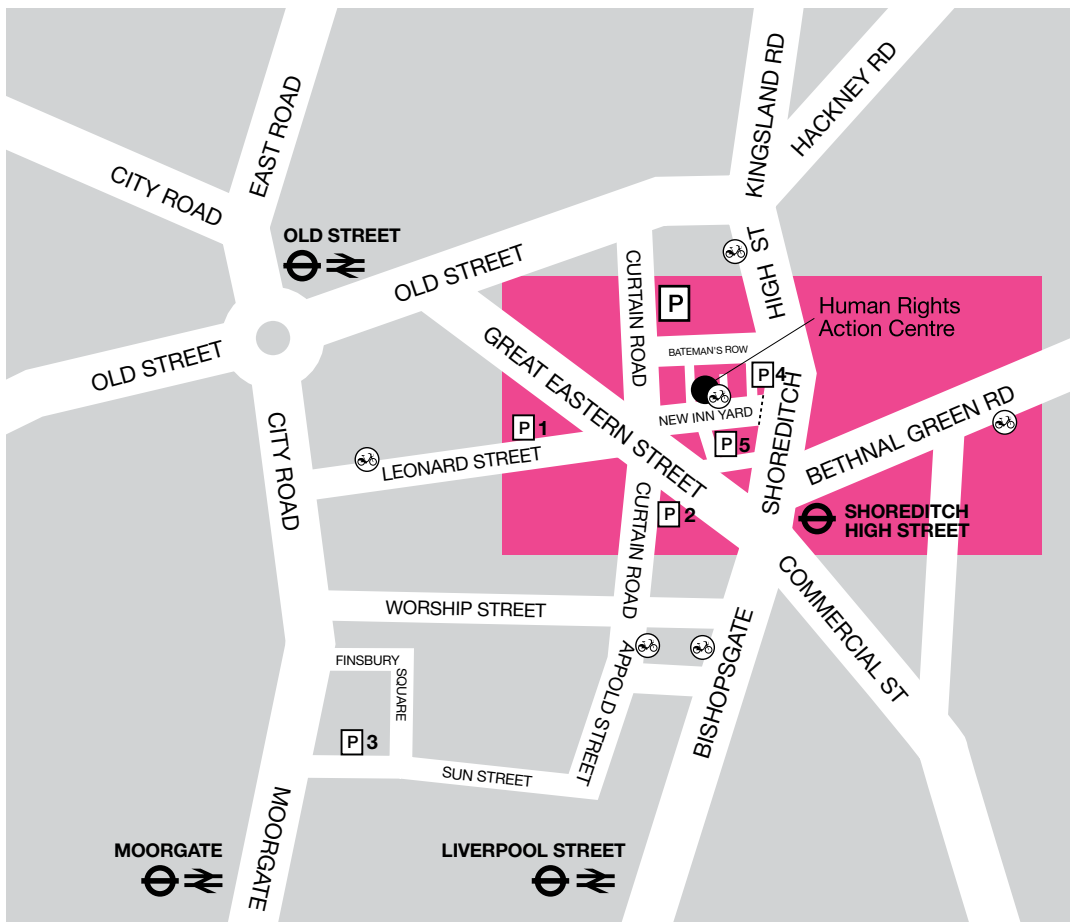

Amnesty International

Amnesty International UK
The Human Rights Action Centre
17-25 New Inn Yard
London EC2A 3EA

 **Stations**
Old Street (Exit 3)
or Liverpool Street
(Bishopsgate West Exit)

 **Bike hire points**

 **Car parks**
On-site parking for disabled only
and limited on-street parking in the
area.
P1 – Hello Parking (Mon-Fri, closes
11pm)
P2 – NCP Great Eastern Street
(Mon-Fri, closes 8pm)
P3 – NCP Finsbury Square
(Mon-Sun, 24hrs)
P4 – Euro Car Parks
(7 days a week, 24hrs)
P5 – King John Car Park
(7 days a week, 6am - 7pm)

Congestion charge
Great Eastern Street is on the
boundary of the Congestion
Charge. Operating Hours:
7am-6.30pm Mon to Fri,
excluding Public Holidays.
For info call 0845 900 1234